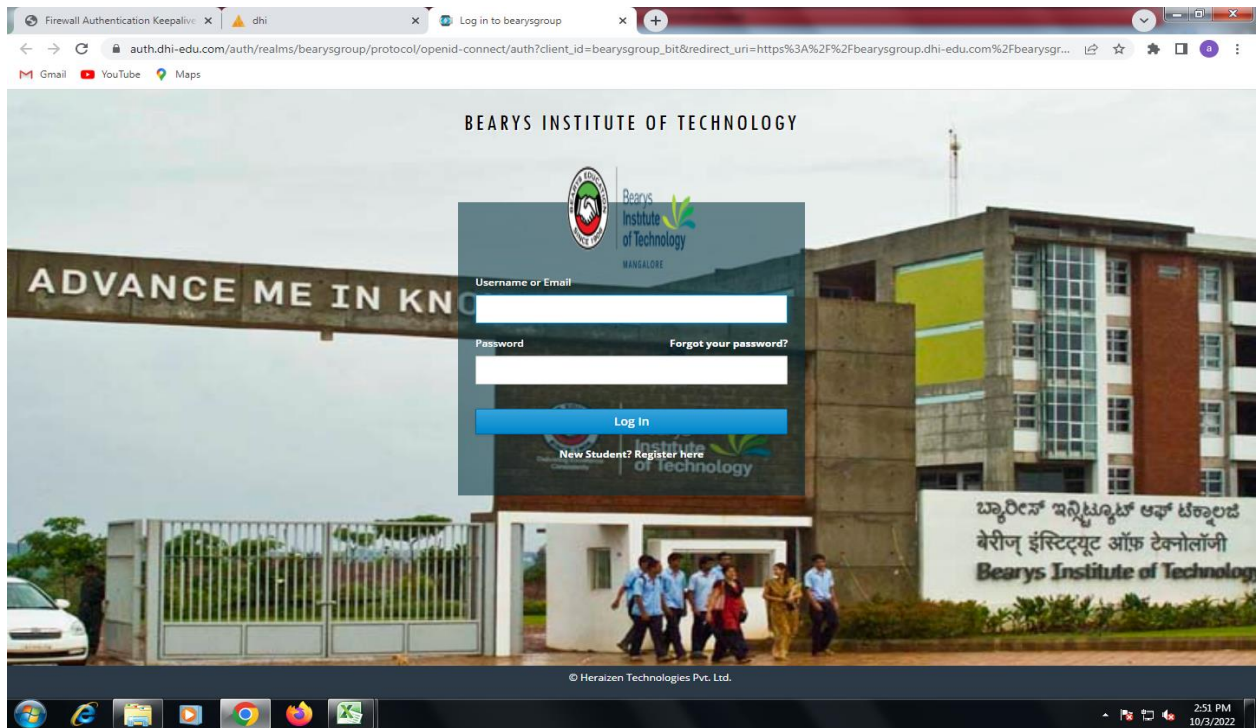

Bearys
Institute
of Technology
MANGALORE

BEARYS INSTITUTE OF TECHNOLOGY

(Approved by AICTE, New Delhi, Affiliated to Visvesvaraya Technological University, Belagavi)
Near Mangalore University, Lands End, Innoli
Mangaluru, Karnataka-574153

6.2.2 Implementation of e-governance in areas of operation

Fig. 1 Screenshot of User Login

Fig. 2 Screenshot of Software used for management of finances

Fig. 3 Screenshot of Software used for management of finances

Fig. 4 Screenshot of Admission Process

Fig. 5 Step 1 of Admission Process

Fig. 6 Step 2 of Admission Process

Fig. 7 Step 3 of Admission Process

Fig. 8 Step 4 of Admission Process

Fig. 9 Step 5 of Admission Process